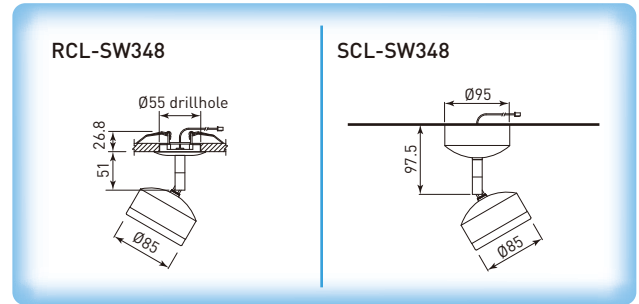

RCL-SW348NB

SCL-SW348ABN

X-PAR20 LED Swivel Spotlight SW348

- 10W
- With 38° hybrid optic lens
- With LD700.4 LED driver

Illustration	Article Code	Model	Light color	Flux (lm)	Efficacy (lm/watt)
 <p>RCL-SW348NB</p>		• Recessed mounting, Ø55 drillhole			
	08.028348.211	RCL-SW348NB-EW30	easy white 3,000K	657	71.2
	08.028348.411	RCL-SW348ABN-EW30			
 <p>SCL-SW348ABN</p>		• Surface mounting			
	08.048348.211	SCL-SW348NB-EW30	easy white 3,000K	657	71.2
	08.048348.411	SCL-SW348ABN-EW30			